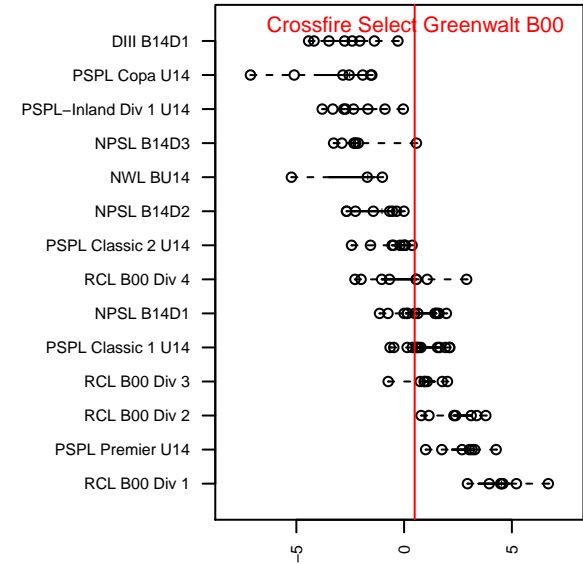

**attack and defense rating
relative to others at age
and all opponents in last 13 months**