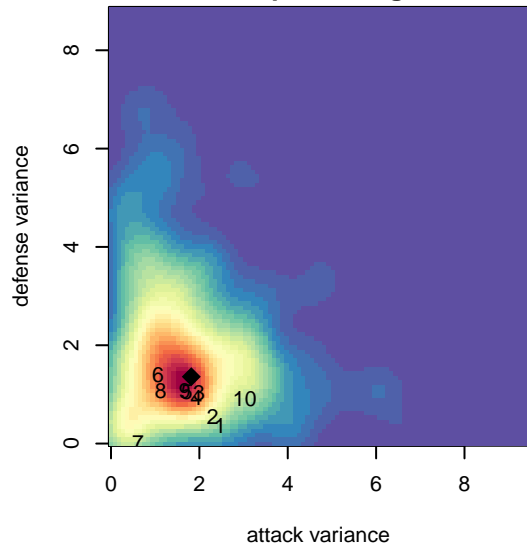

Crossfire Select Greenwalt B00

Crossfire Select SC
 Redmond, WA
 B00 total strength=1140
 attack=3.73 defense=2.84
 fall league = NPSL B14D1

alt names used:
 Crossfire Select Greenwalt
 Crossfire Select B00–Greenwalt
 [Crossfire Select] Greenwalt– Select
 Crossfire Select B00 Greenwalt
 Crossfire Select B00 Greenwalt

Venues played:
 2014 King of the Hill Div 1 U14
 2014 Crossfire Select Cup BU14 Gold
 2014 Island Cup BU14
 2014 NPSL B14D1
 2014 Cranberry Cup U14–15
 2014 Founders Cup B00

**attack and defense variance (black dot)
relative to other teams
and top 10 in region**