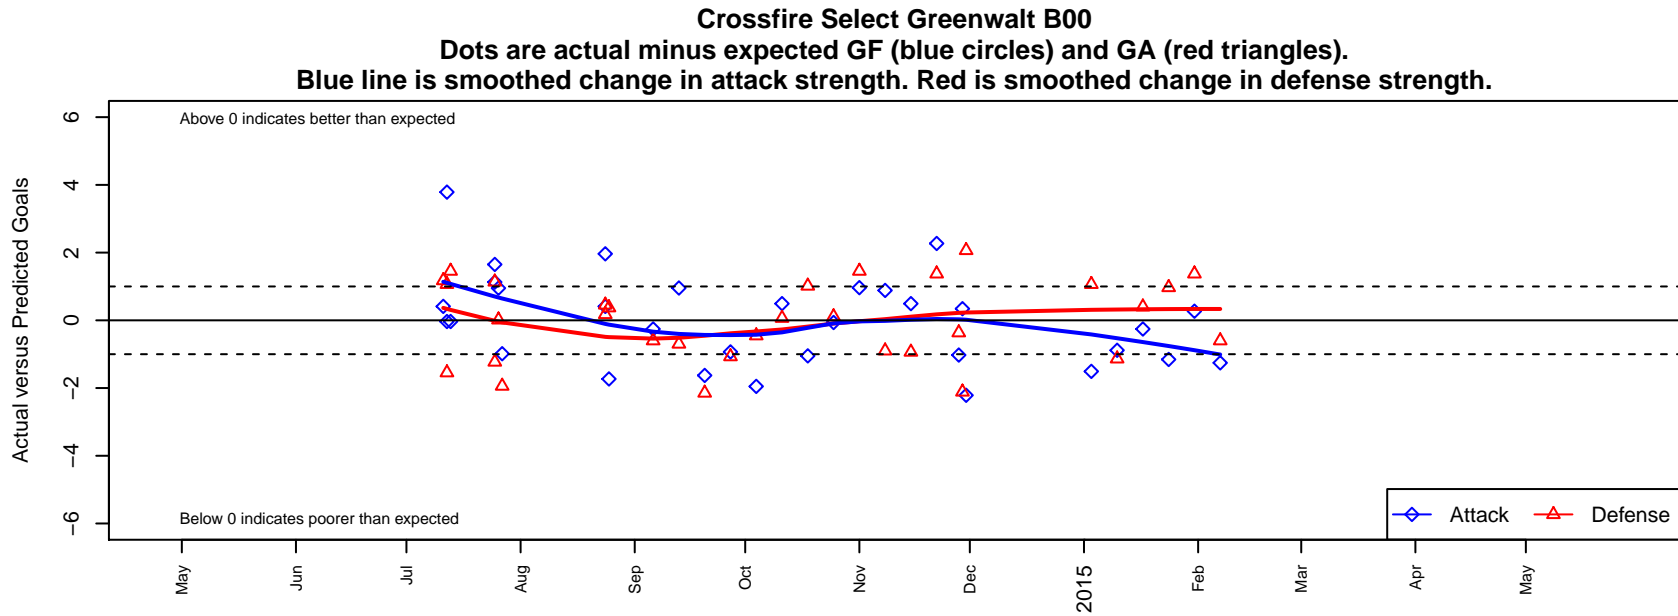

**attack and defense variance (black dot)
relative to other teams
and top 10 in region**

**attack and defense rating
relative to others at age
and all opponents in last 13 months**

Crossfire Select Greenwalt B00

Crossfire Select SC
Redmond, WA
B00 total strength=1140
attack=3.73 defense=2.84
fall league = NPSL B14D1

alt names used:
Crossfire Select Greenwalt
Crossfire Select B00–Greenwalt
[Crossfire Select] Greenwalt– Select
Crossfire Select B00 Greenwalt
Crossfire Select B00 Greenwalt

Venues played:
2014 King of the Hill Div 1 U14
2014 Crossfire Select Cup BU14 Gold
2014 Island Cup BU14
2014 NPSL B14D1
2014 Cranberry Cup U14–15
2014 Founders Cup B00